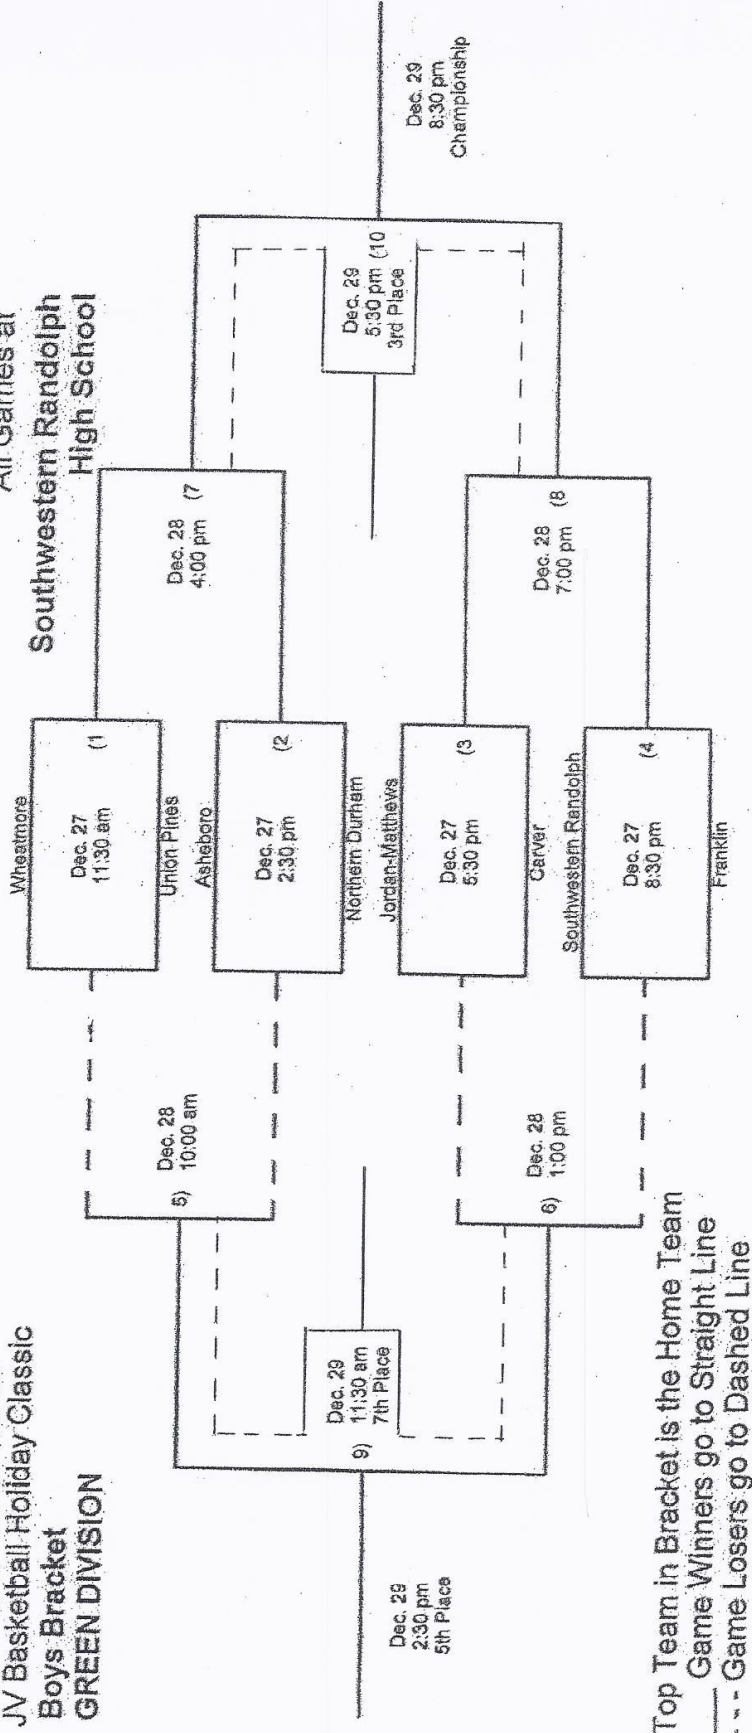

2011 Bank of the Carolinas
JV Basketball Holiday Classic
Boys Bracket
GREEN DIVISION

All Games at
Southwestern Randolph
High School