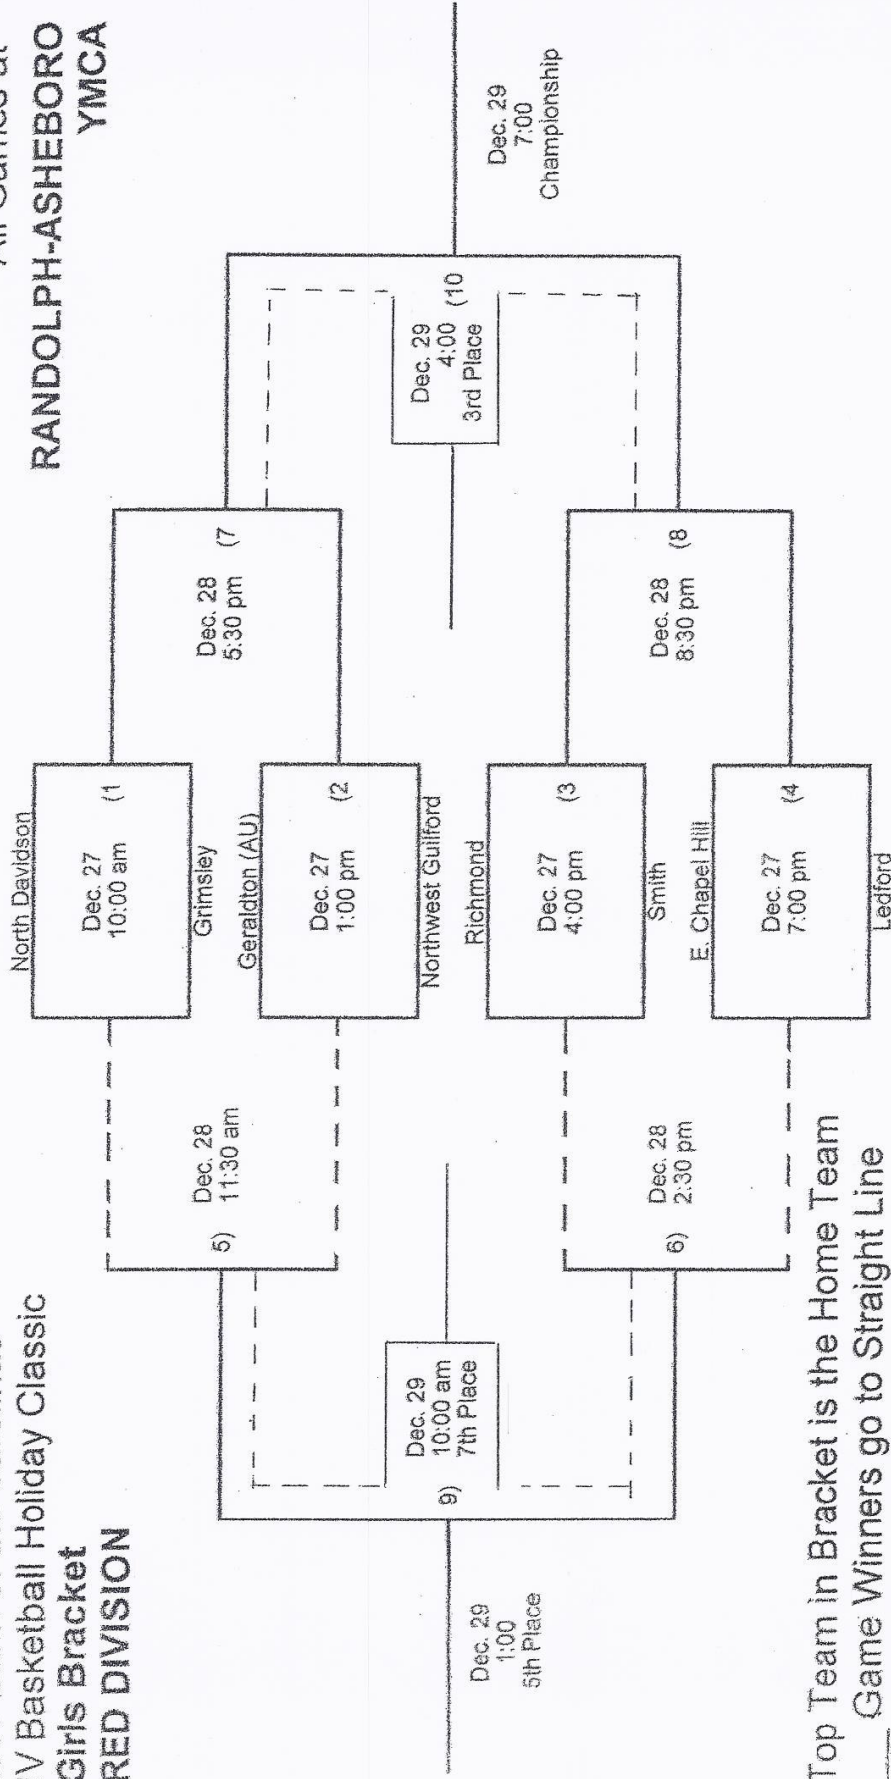

2011 Bank of the Carolinas
JV Basketball Holiday Classic
Girls Bracket
RED DIVISION

All Games at
RANDOLPH-ASHEBORO
YMCA

Top Team in Bracket is the Home Team
— Game Winners go to Straight Line
- - - Game Losers go to Dashed Line