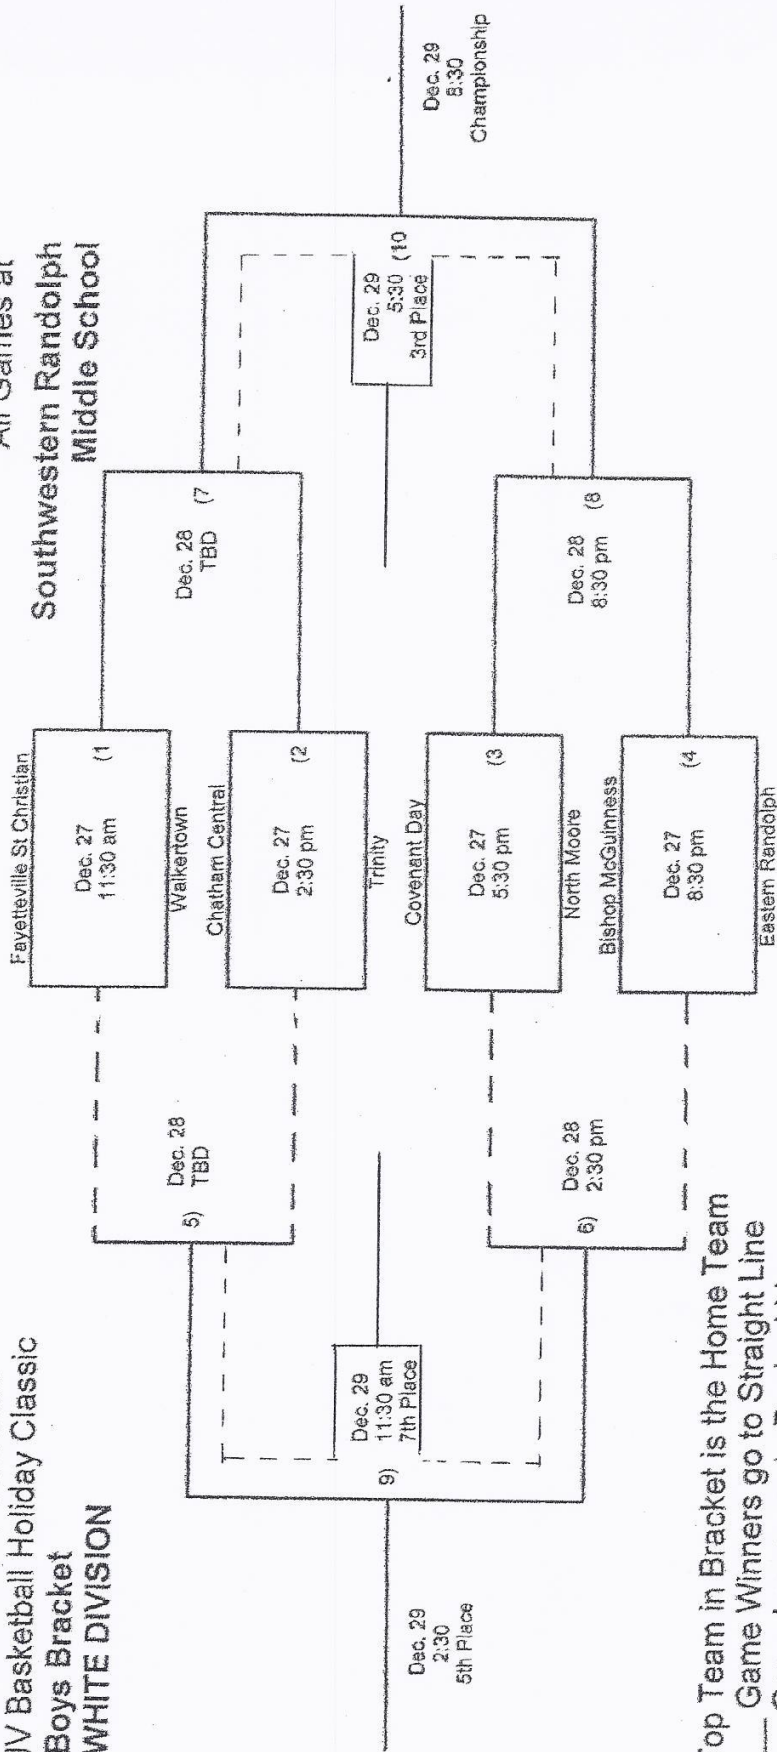

2011 Bank of the Carolinas
JV Basketball Holiday Classic
Boys Bracket
WHITE DIVISION

All Games at
Southwestern Randolph
Middle School

* Top Team in Bracket is the Home Team
_____ Game Winners go to Straight Line
- - - - Game Losers go to Dashed Line