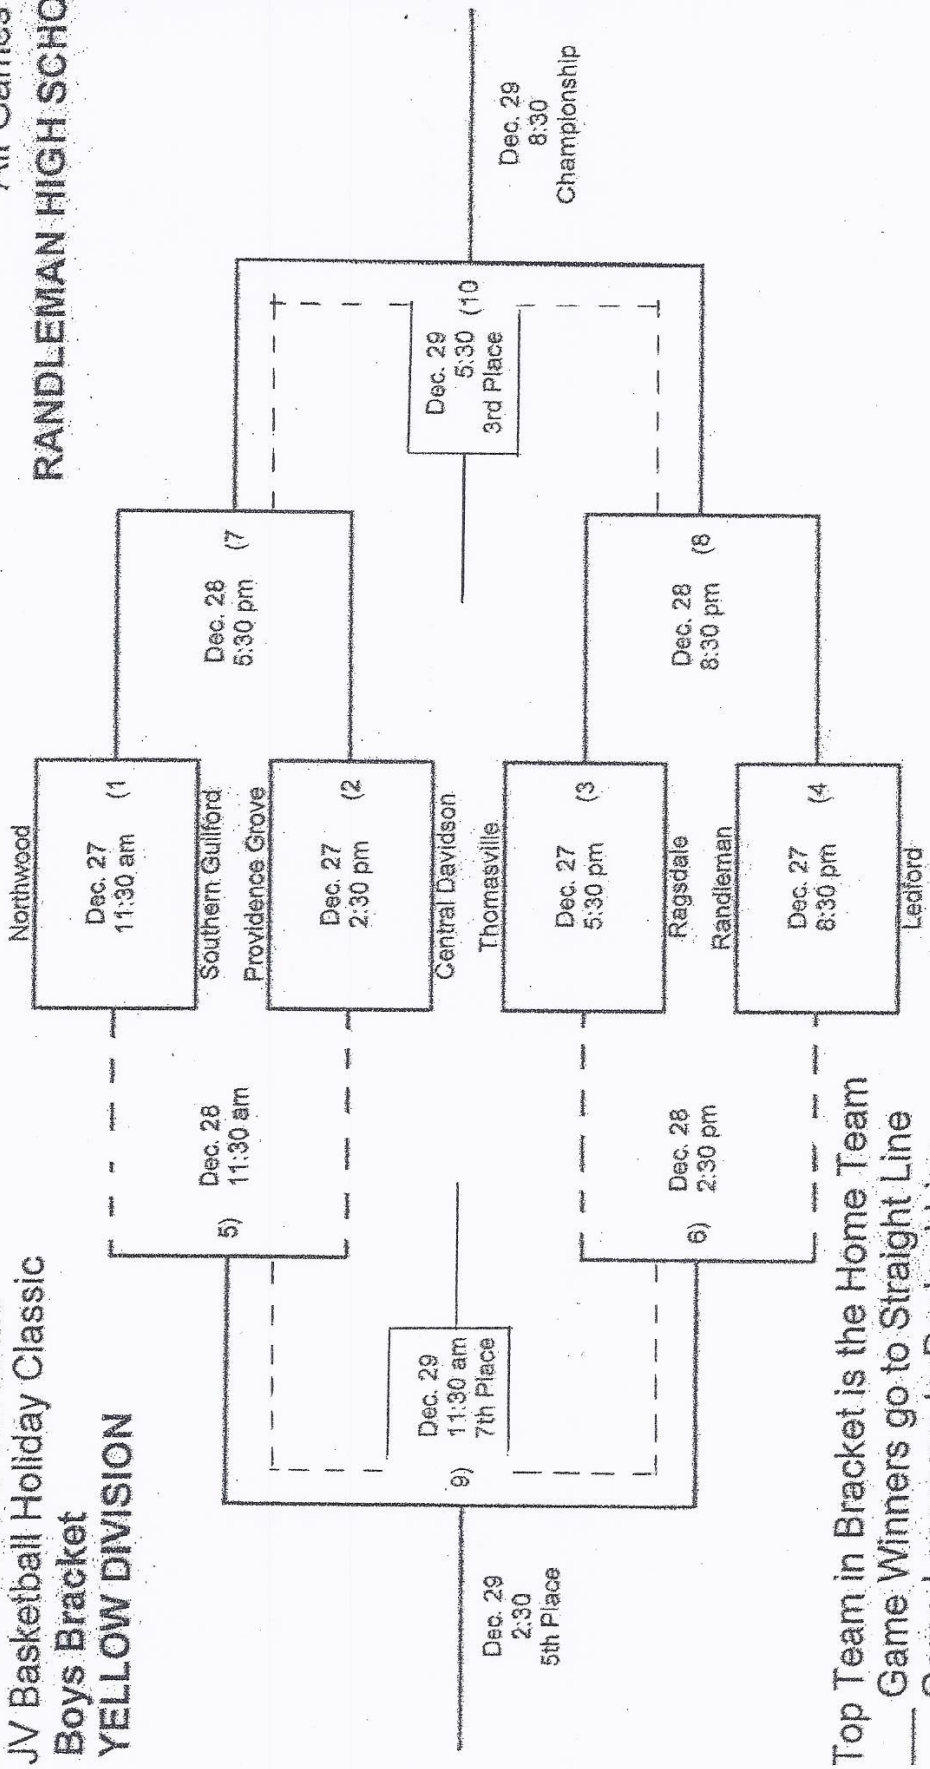

2011 Bank of the Carolinas
JV Basketball Holiday Classic
Boys Bracket
YELLOW DIVISION

All Games at
RANDLEMAN HIGH SCHOOL

Top Team in Bracket is the Home Team
--- Game Winners go to Straight Line
- - - Game Losers go to Dashed Line