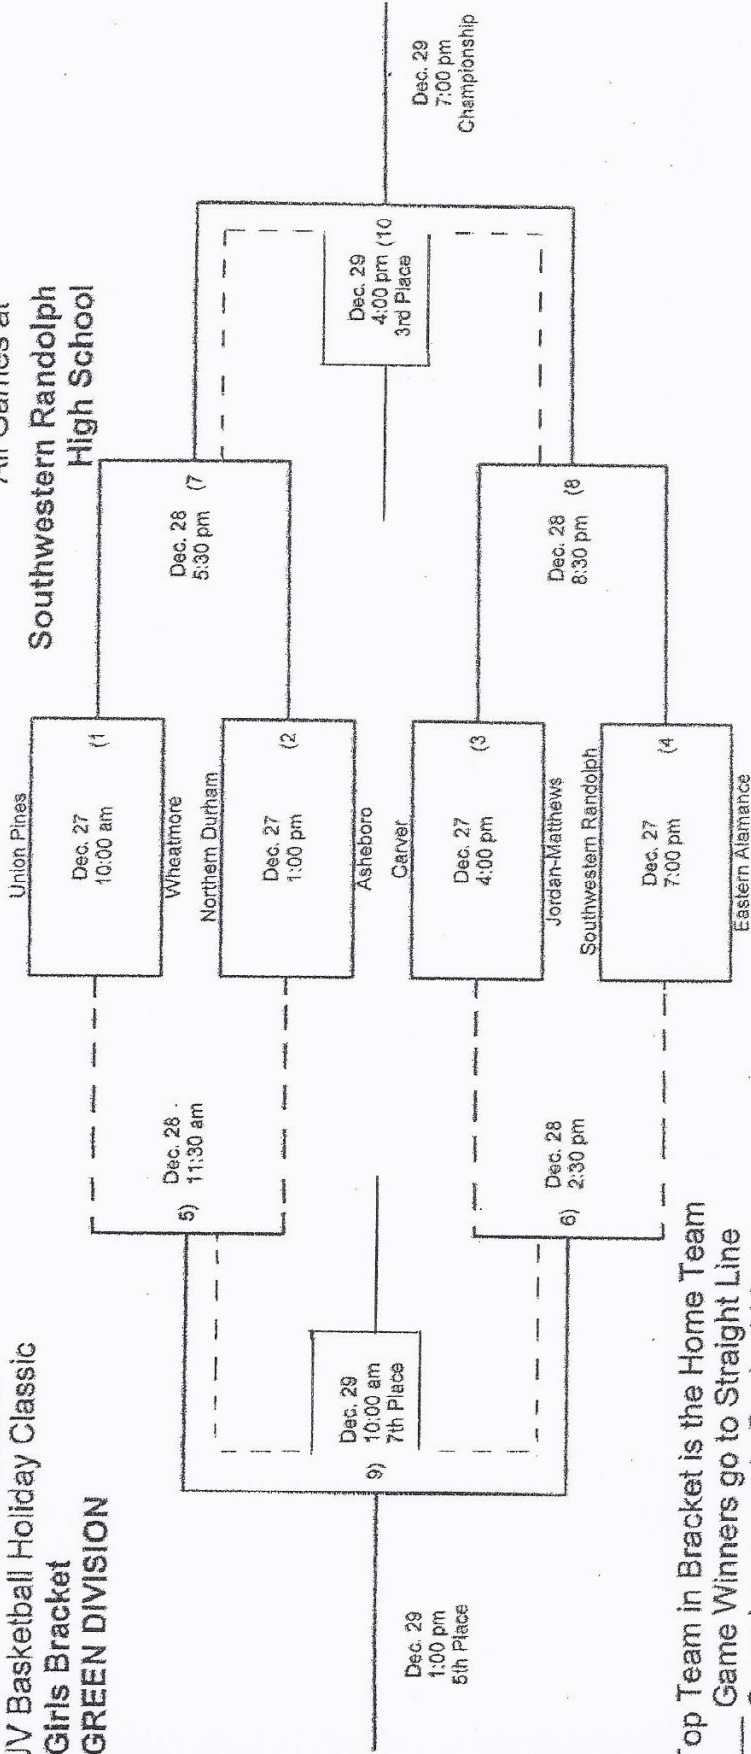

2011 Bank of the Carolinas
JV Basketball Holiday Classic
Girls Bracket
GREEN DIVISION

All Games at
Southwestern Randolph
High School

* Top Team in Bracket is the Home Team
— Game Winners go to Straight Line
- - - - Game Losers go to Dashed Line