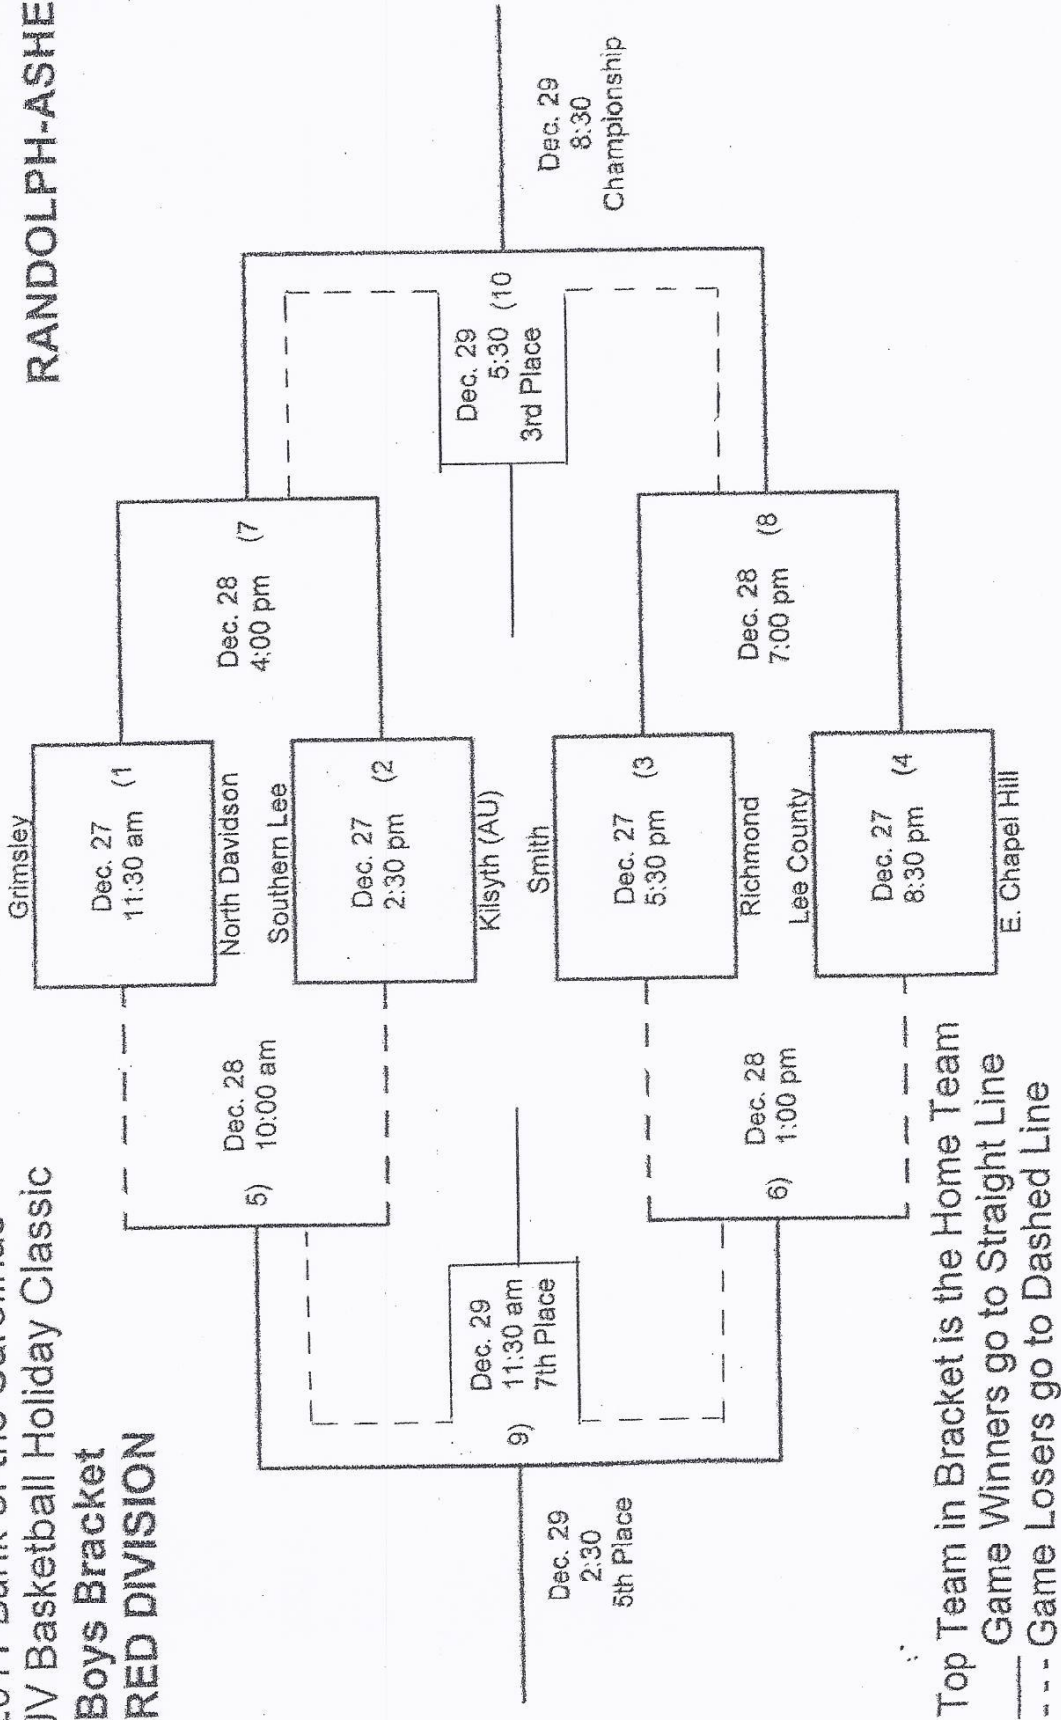

2011 Bank of the Carolinas
JV Basketball Holiday Classic
Boys Bracket
RED DIVISION

All Games at
**RANDOLPH-ASHEBORO
YMCA**

Top Team in Bracket is the Home Team
--- Game Winners go to Straight Line
- - - Game Losers go to Dashed Line